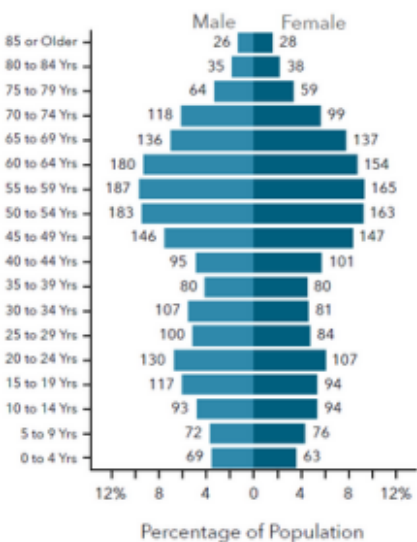

# Key Facts (2022)

3,601

Population

48.8  
Median Age

2.6  
Average Household Size

**CA\$ 116,104**

Median Household Income

## Household Income (2022)

## Age Distribution (2018)

The largest group:  
2018 Male Population 55 to 59 Years

The smallest group:  
2018 Male Population 85 or Older