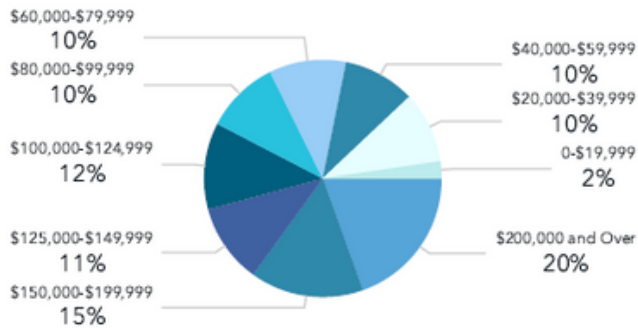

# Key Facts (2022)

3,601

Population

48.8  
Median Age

2.6  
Average Household Size

**CA\$ 116,104**

Median Household Income

## Household Income (2022)