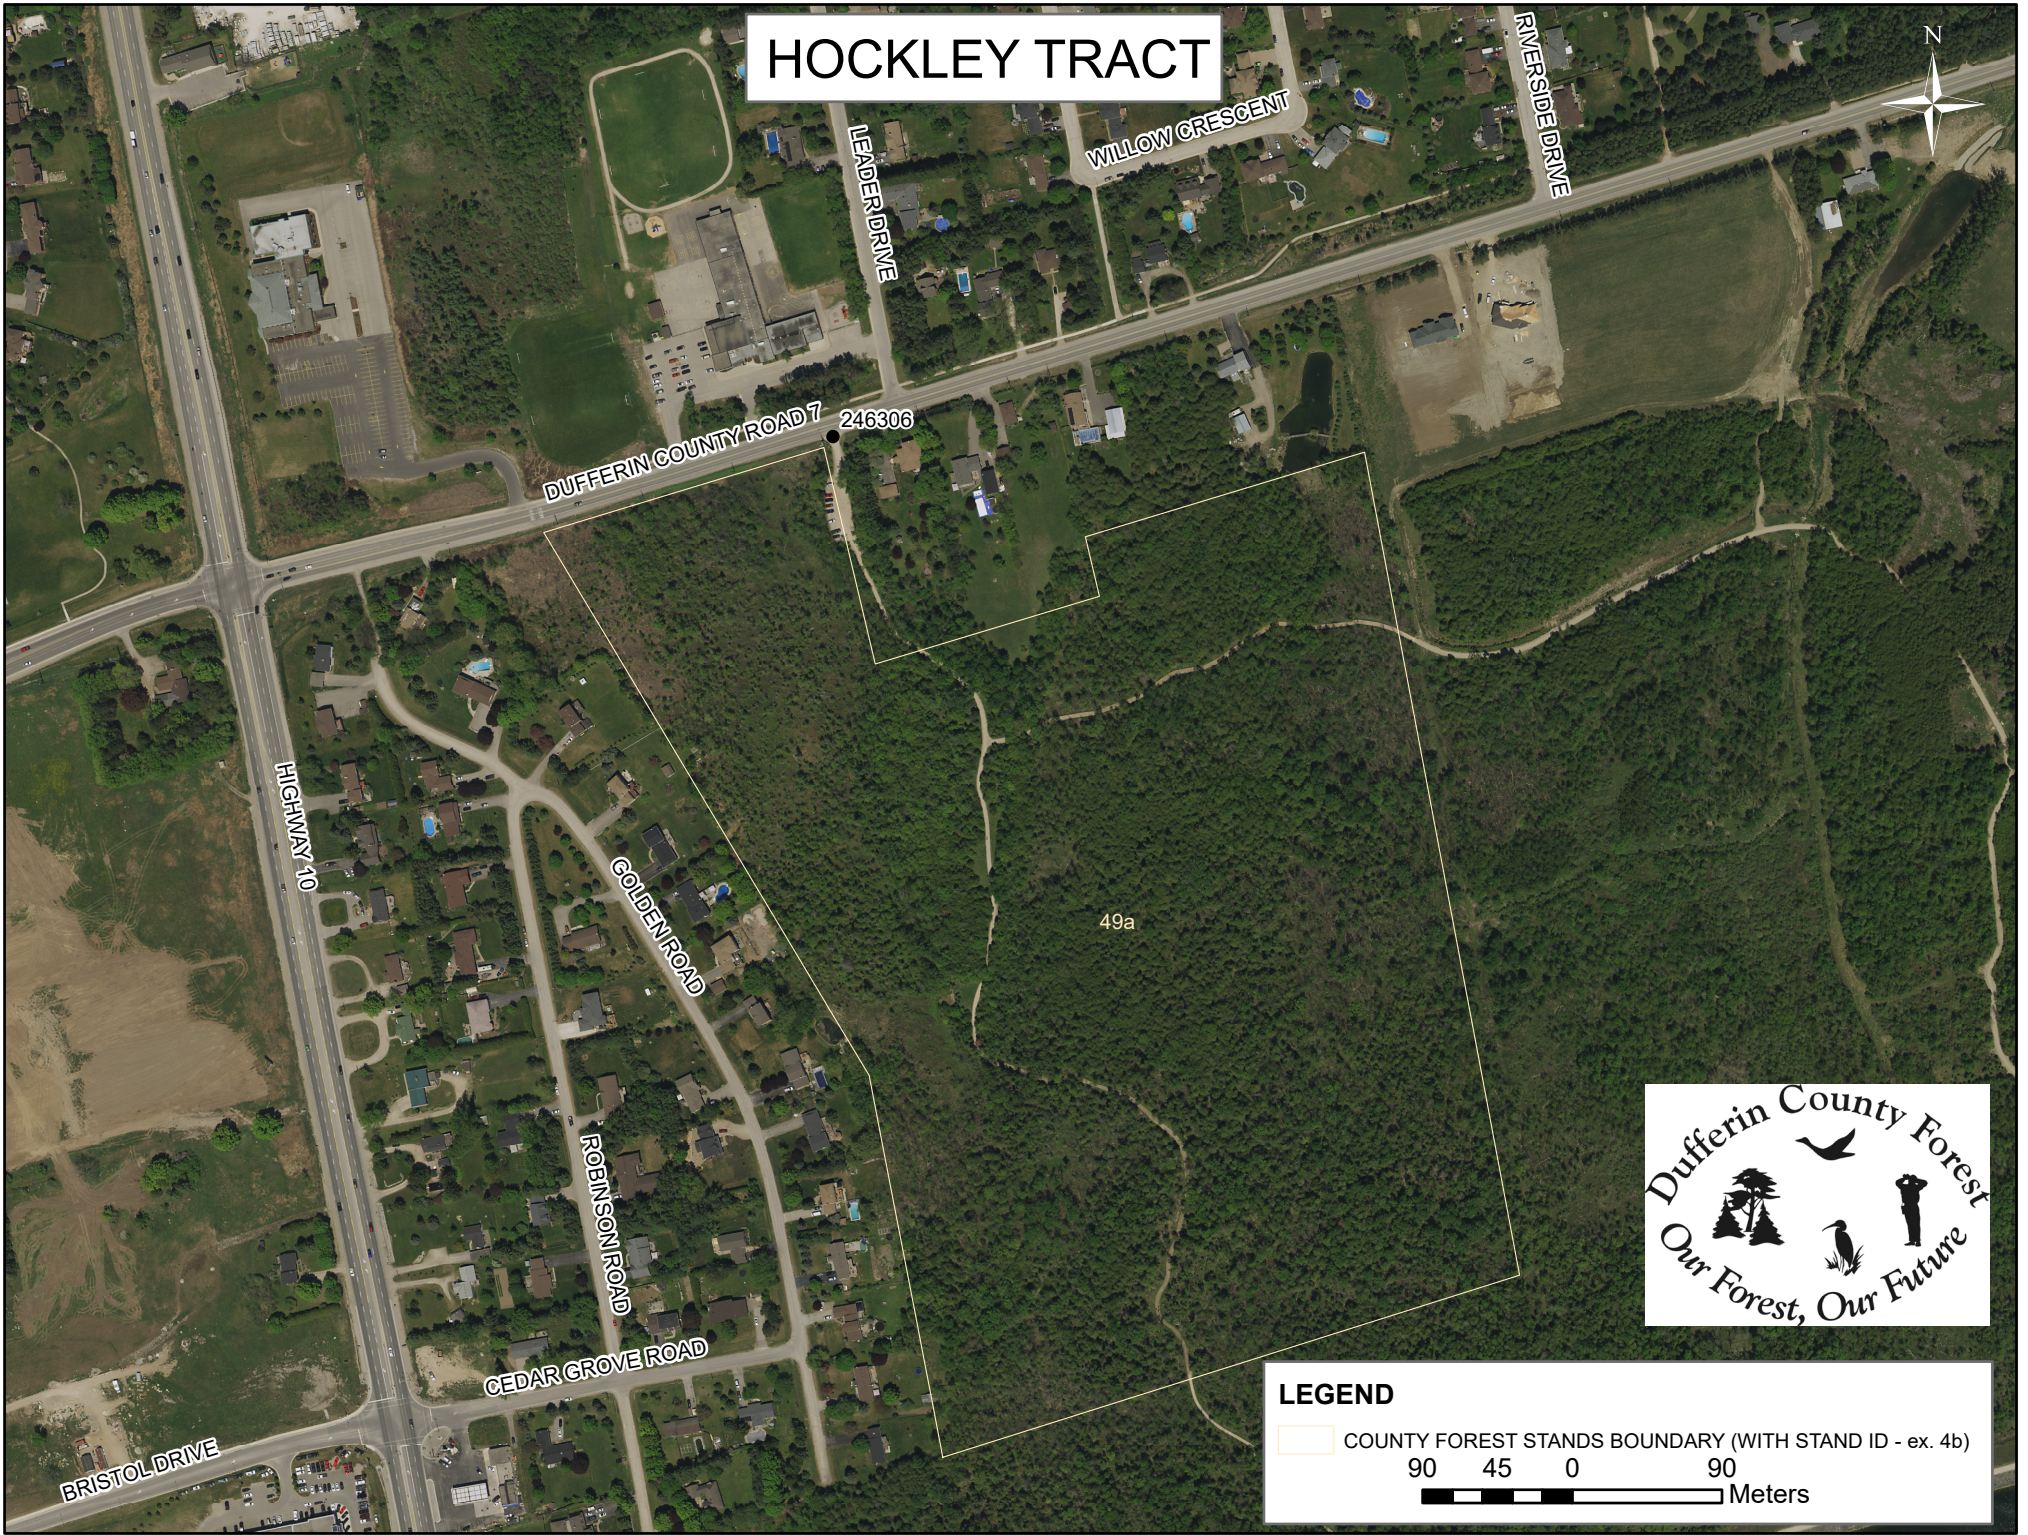

# HOCKLEY TRACT

**LEGEND**

 COUNTY FOREST STANDS BOUNDARY (WITH STAND ID - ex. 4b)

90 45 0 90

 Meters