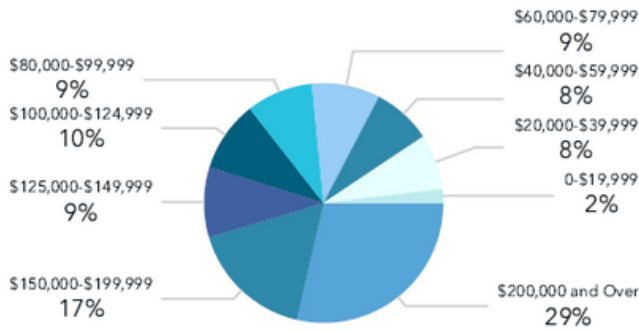

# Key Facts (2022)

2,677

Population

Median Age

Average Household Size

CA\$ 137,801

Median Household Income

## Household Income (2022)