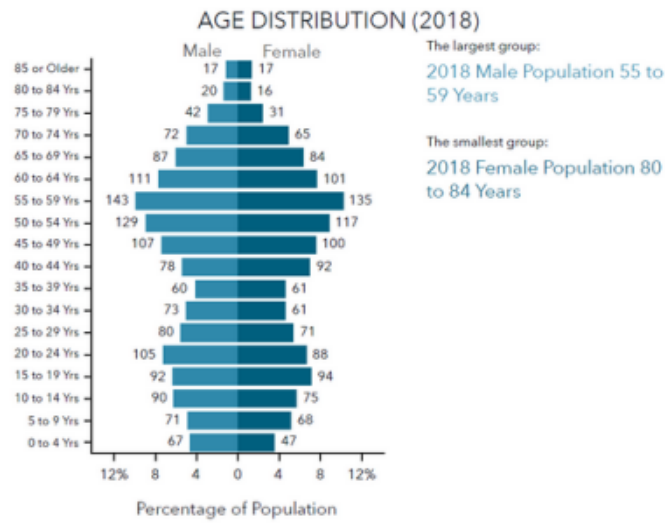

# Key Facts (2022)

2,677

Population

Median Age

Average Household Size

CA\$ 137,801

Median Household Income

## Household Income (2022)

## Age Distribution (2018)