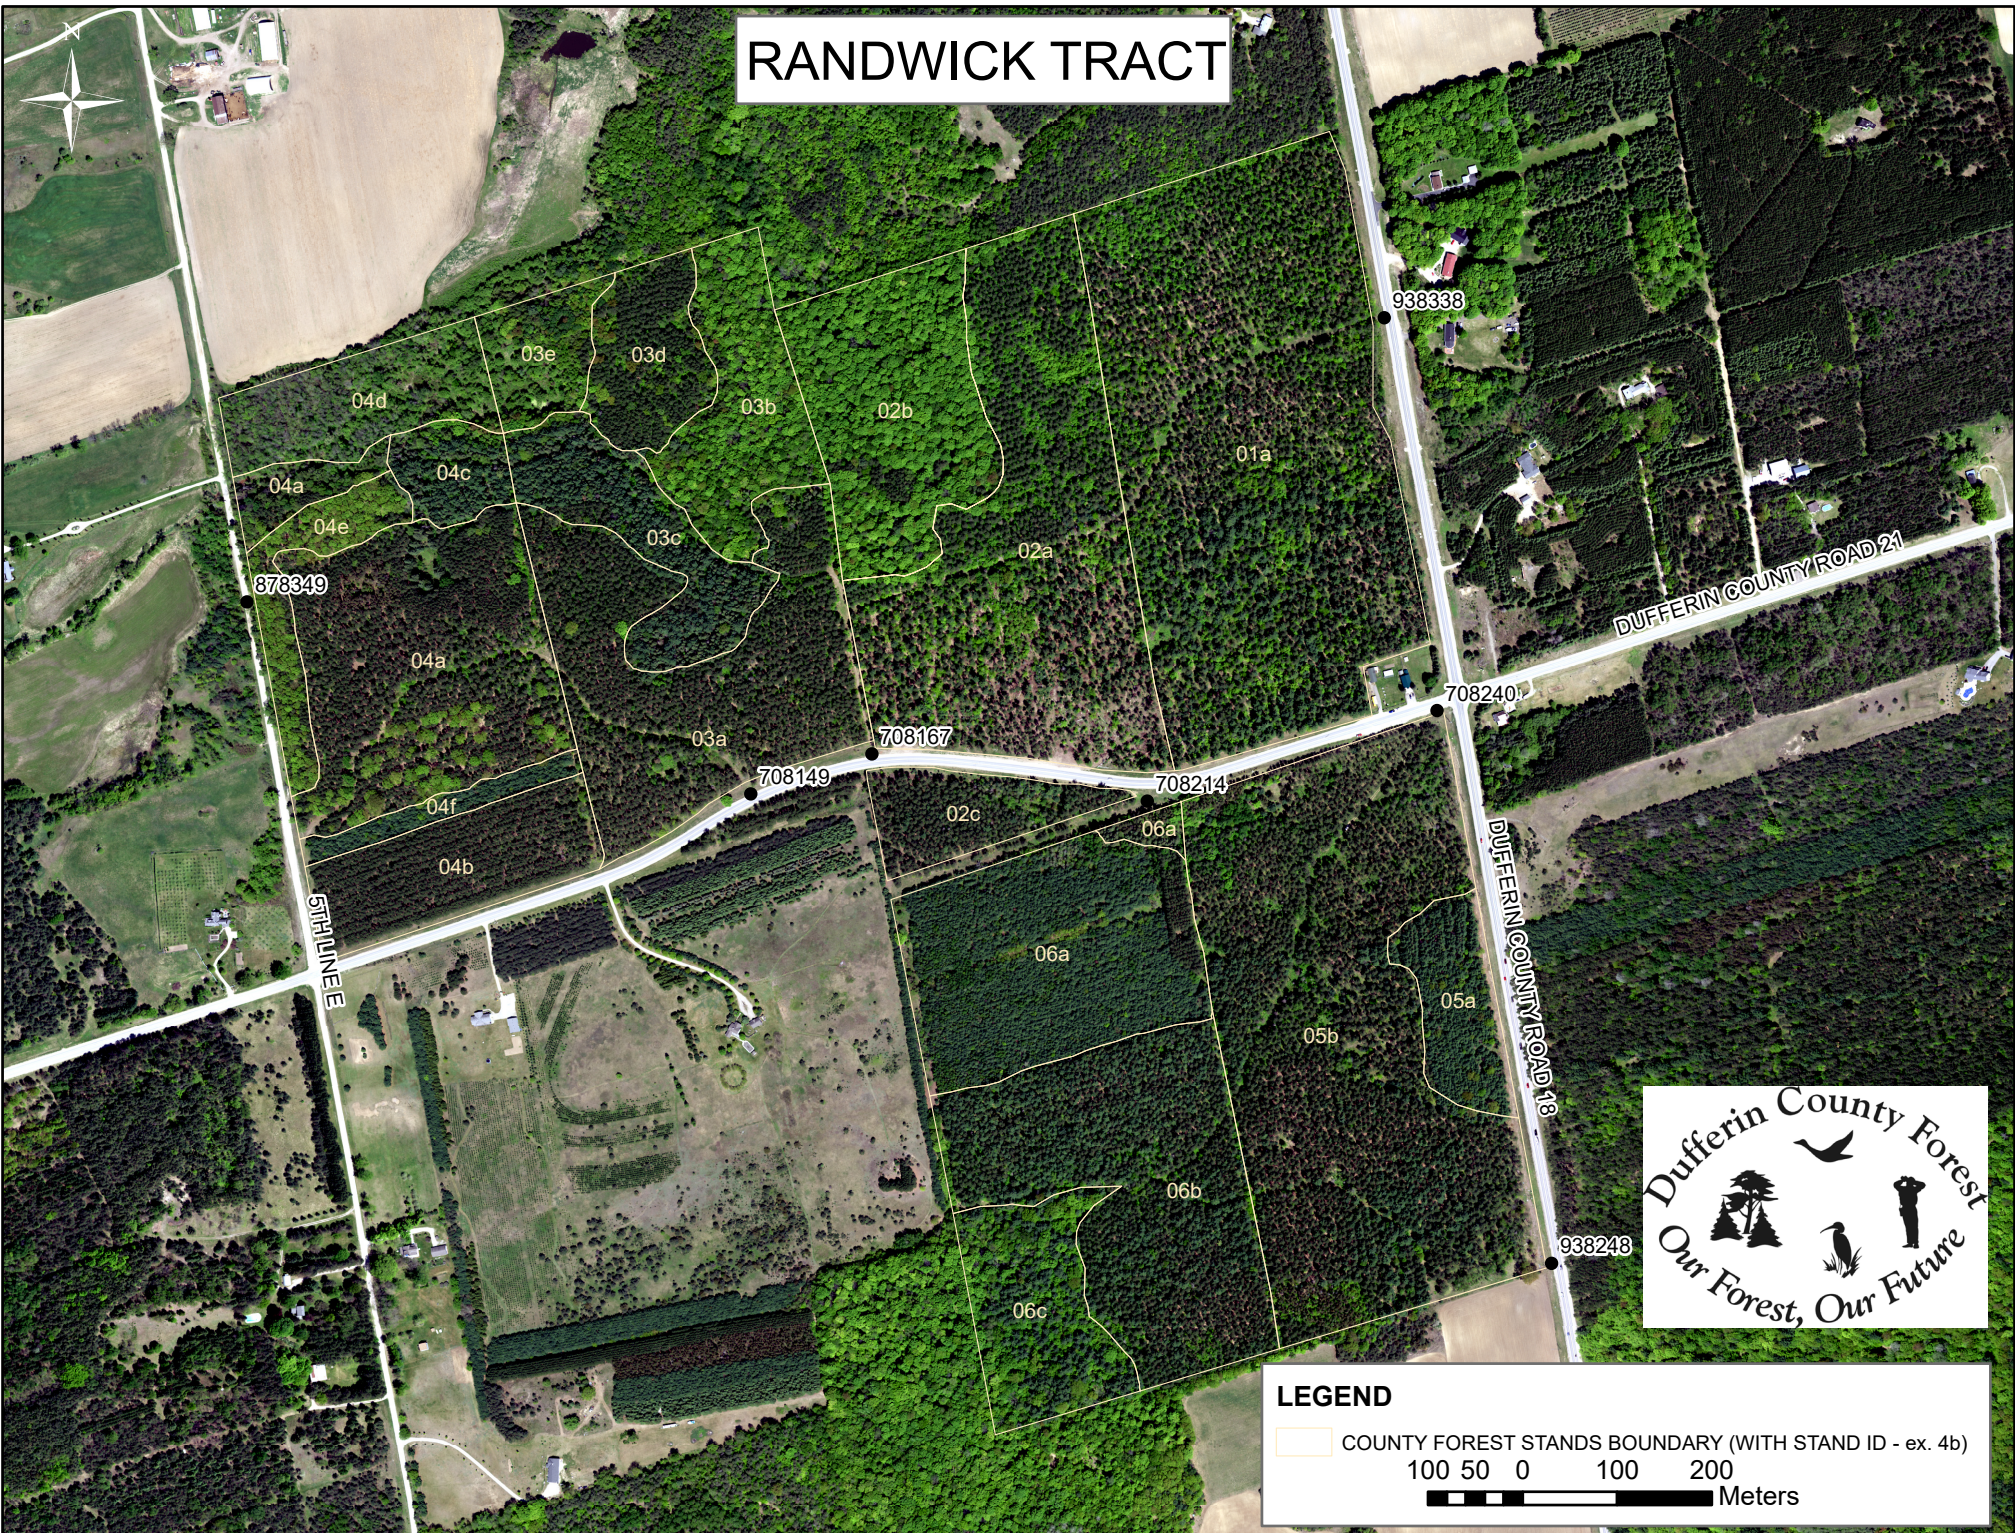

# RANDWICK TRACT

## LEGEND

 COUNTY FOREST STANDS BOUNDARY (WITH STAND ID - ex. 4b)

100 50 0 100 200  
Meters