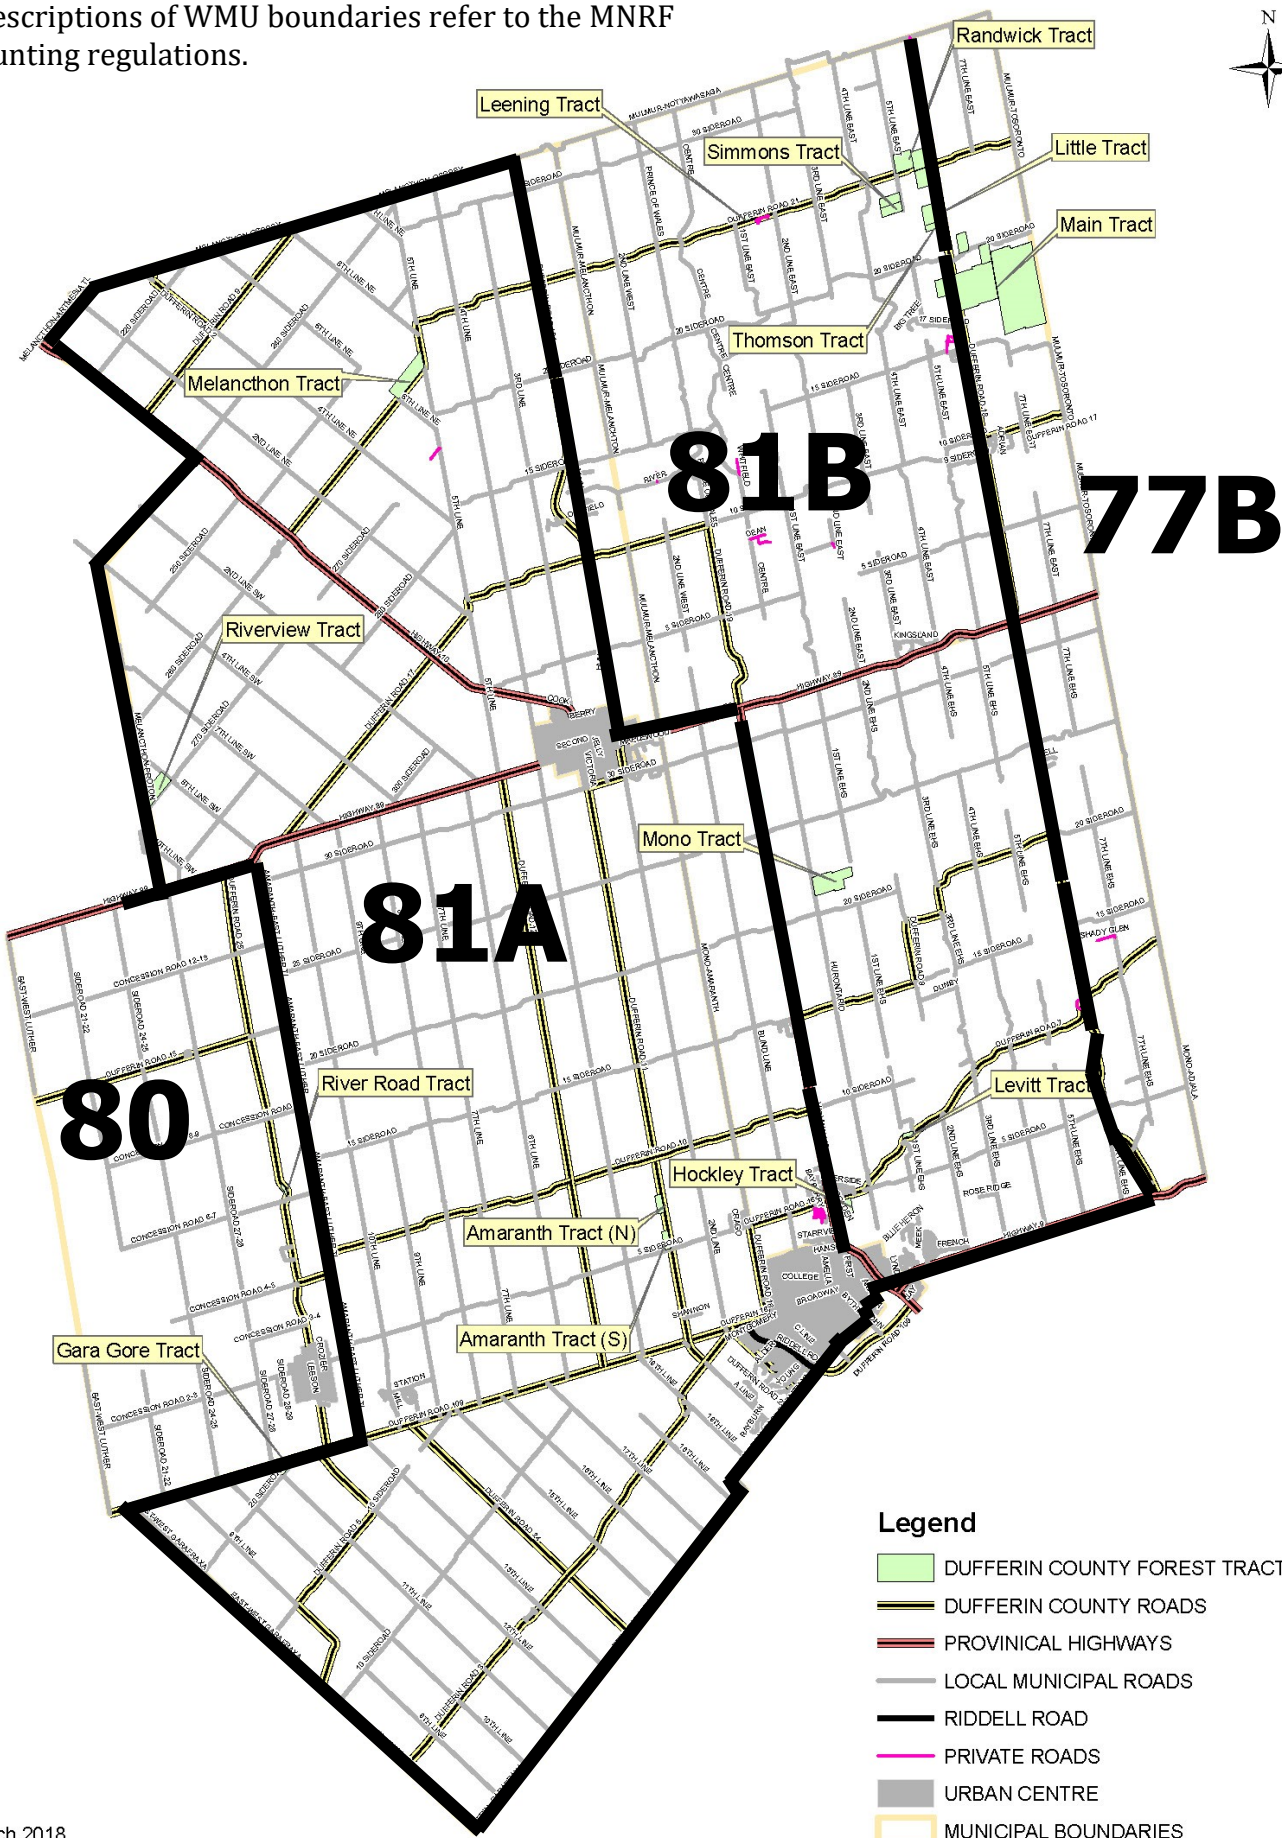

Tracts of the Dufferin County Forest

showing Wildlife Management Units

This map is for guidance purposes only. For detailed descriptions of WMU boundaries refer to the MNRF hunting regulations.

Legend

- DUFFERIN COUNTY FOREST TRACTS
- DUFFERIN COUNTY ROADS
- PROVINCIAL HIGHWAYS
- LOCAL MUNICIPAL ROADS
- RIDDELL ROAD
- PRIVATE ROADS
- URBAN CENTRE
- MUNICIPAL BOUNDARIES
- Wildlife Management Unit Boundary