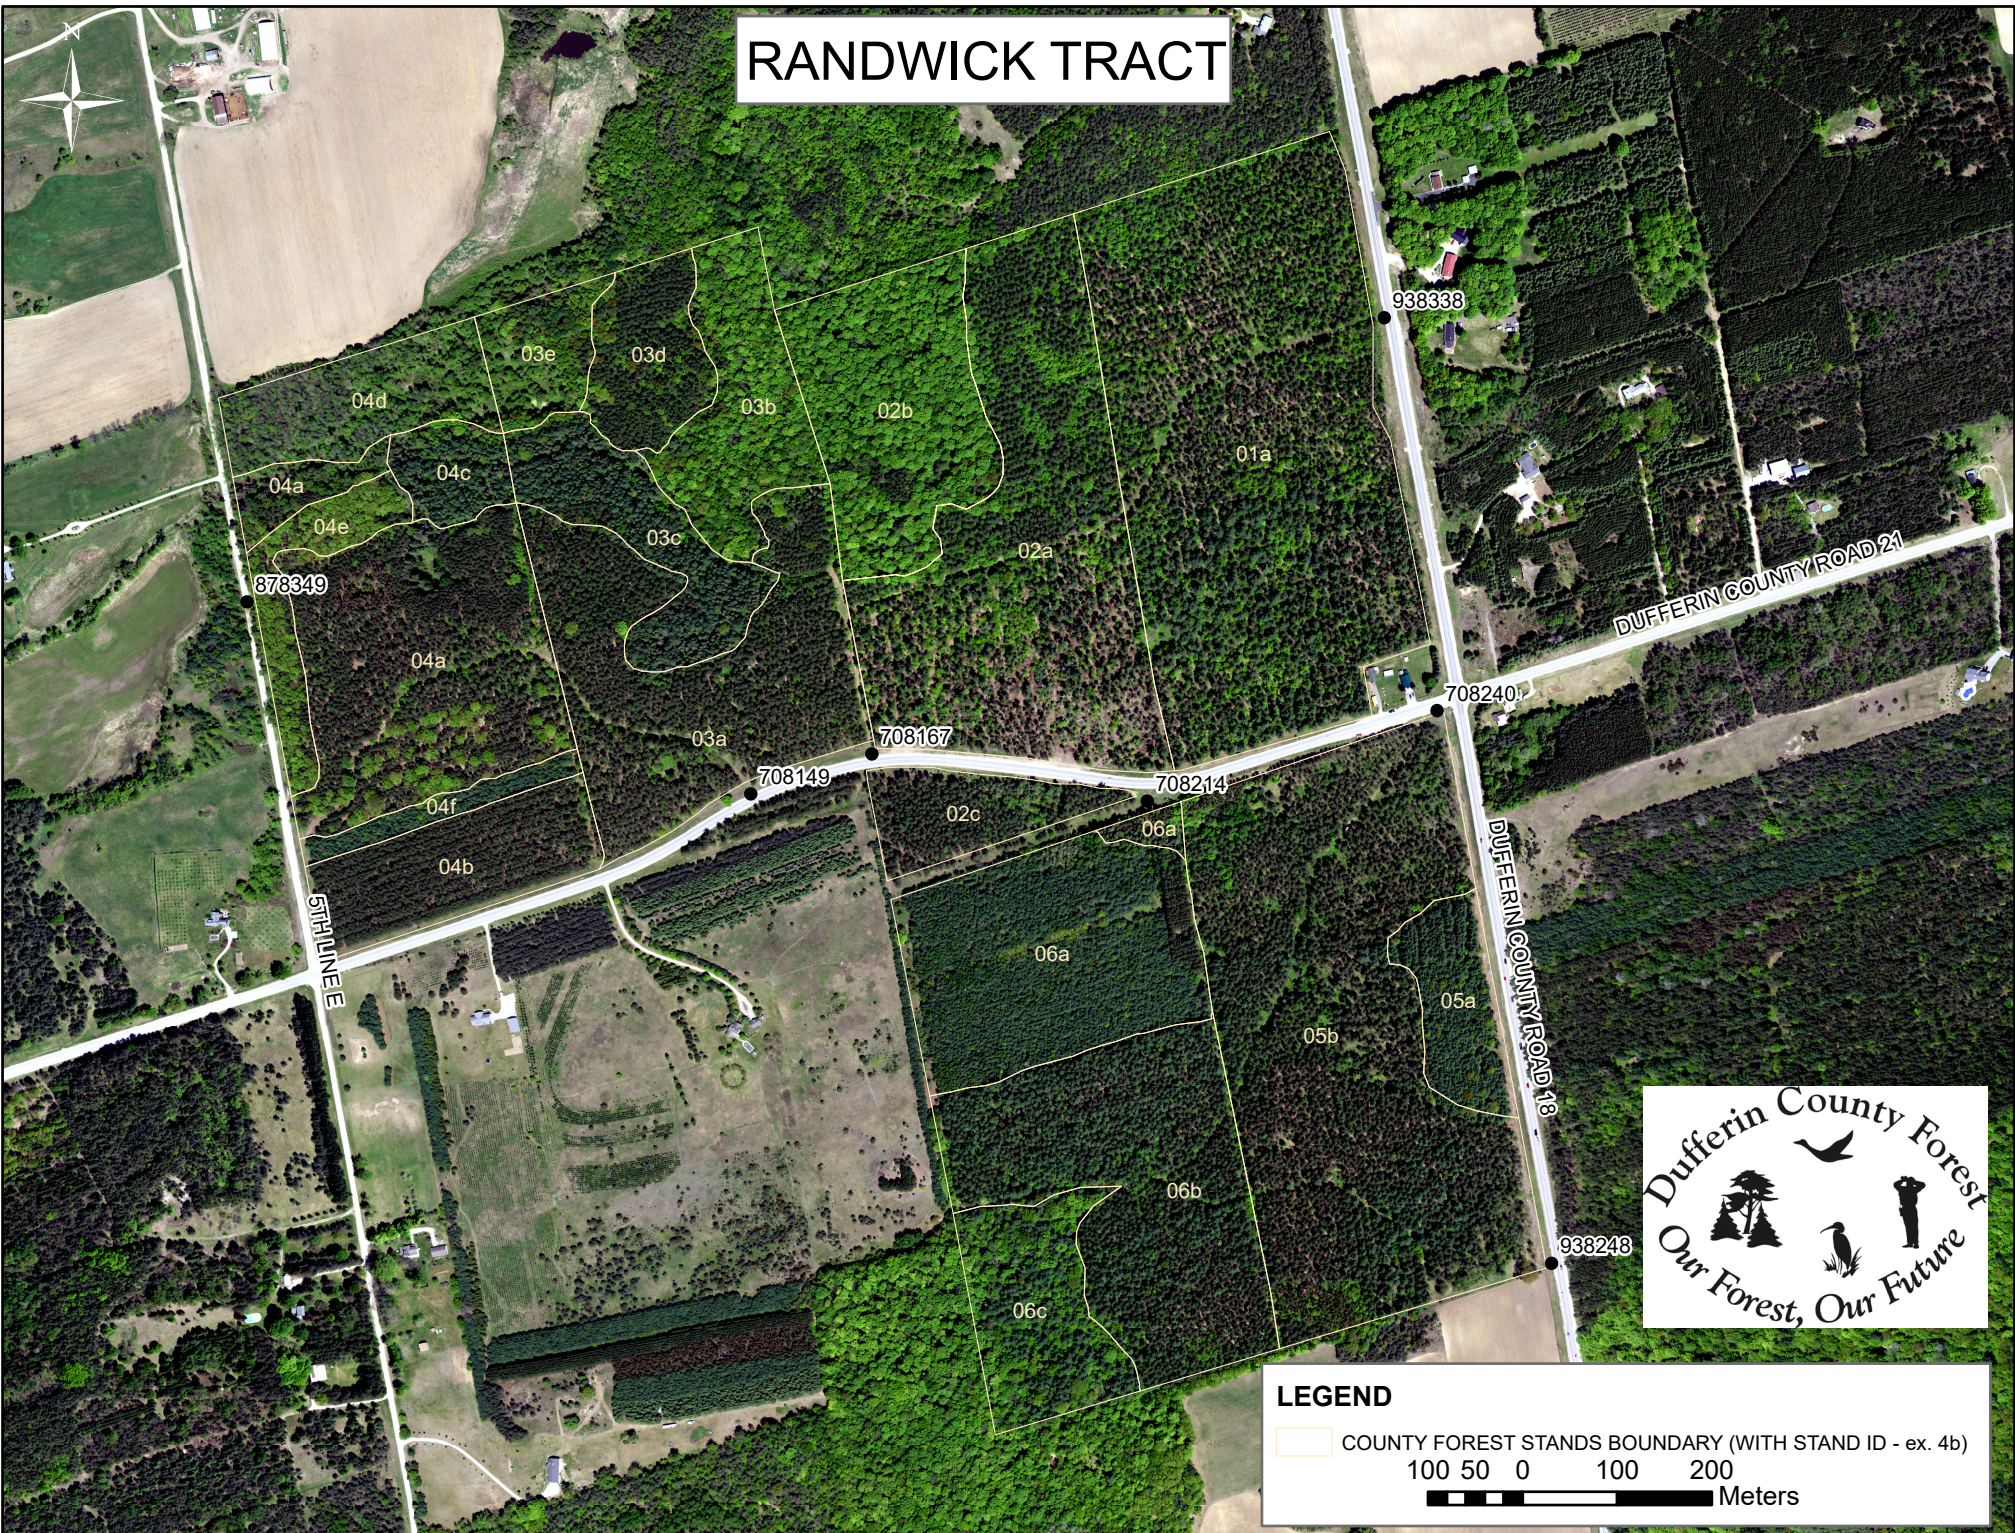

RANDWICK TRACT

LEGEND

 COUNTY FOREST STANDS BOUNDARY (WITH STAND ID - ex. 4b)

100 50 0 100 200
 Meters